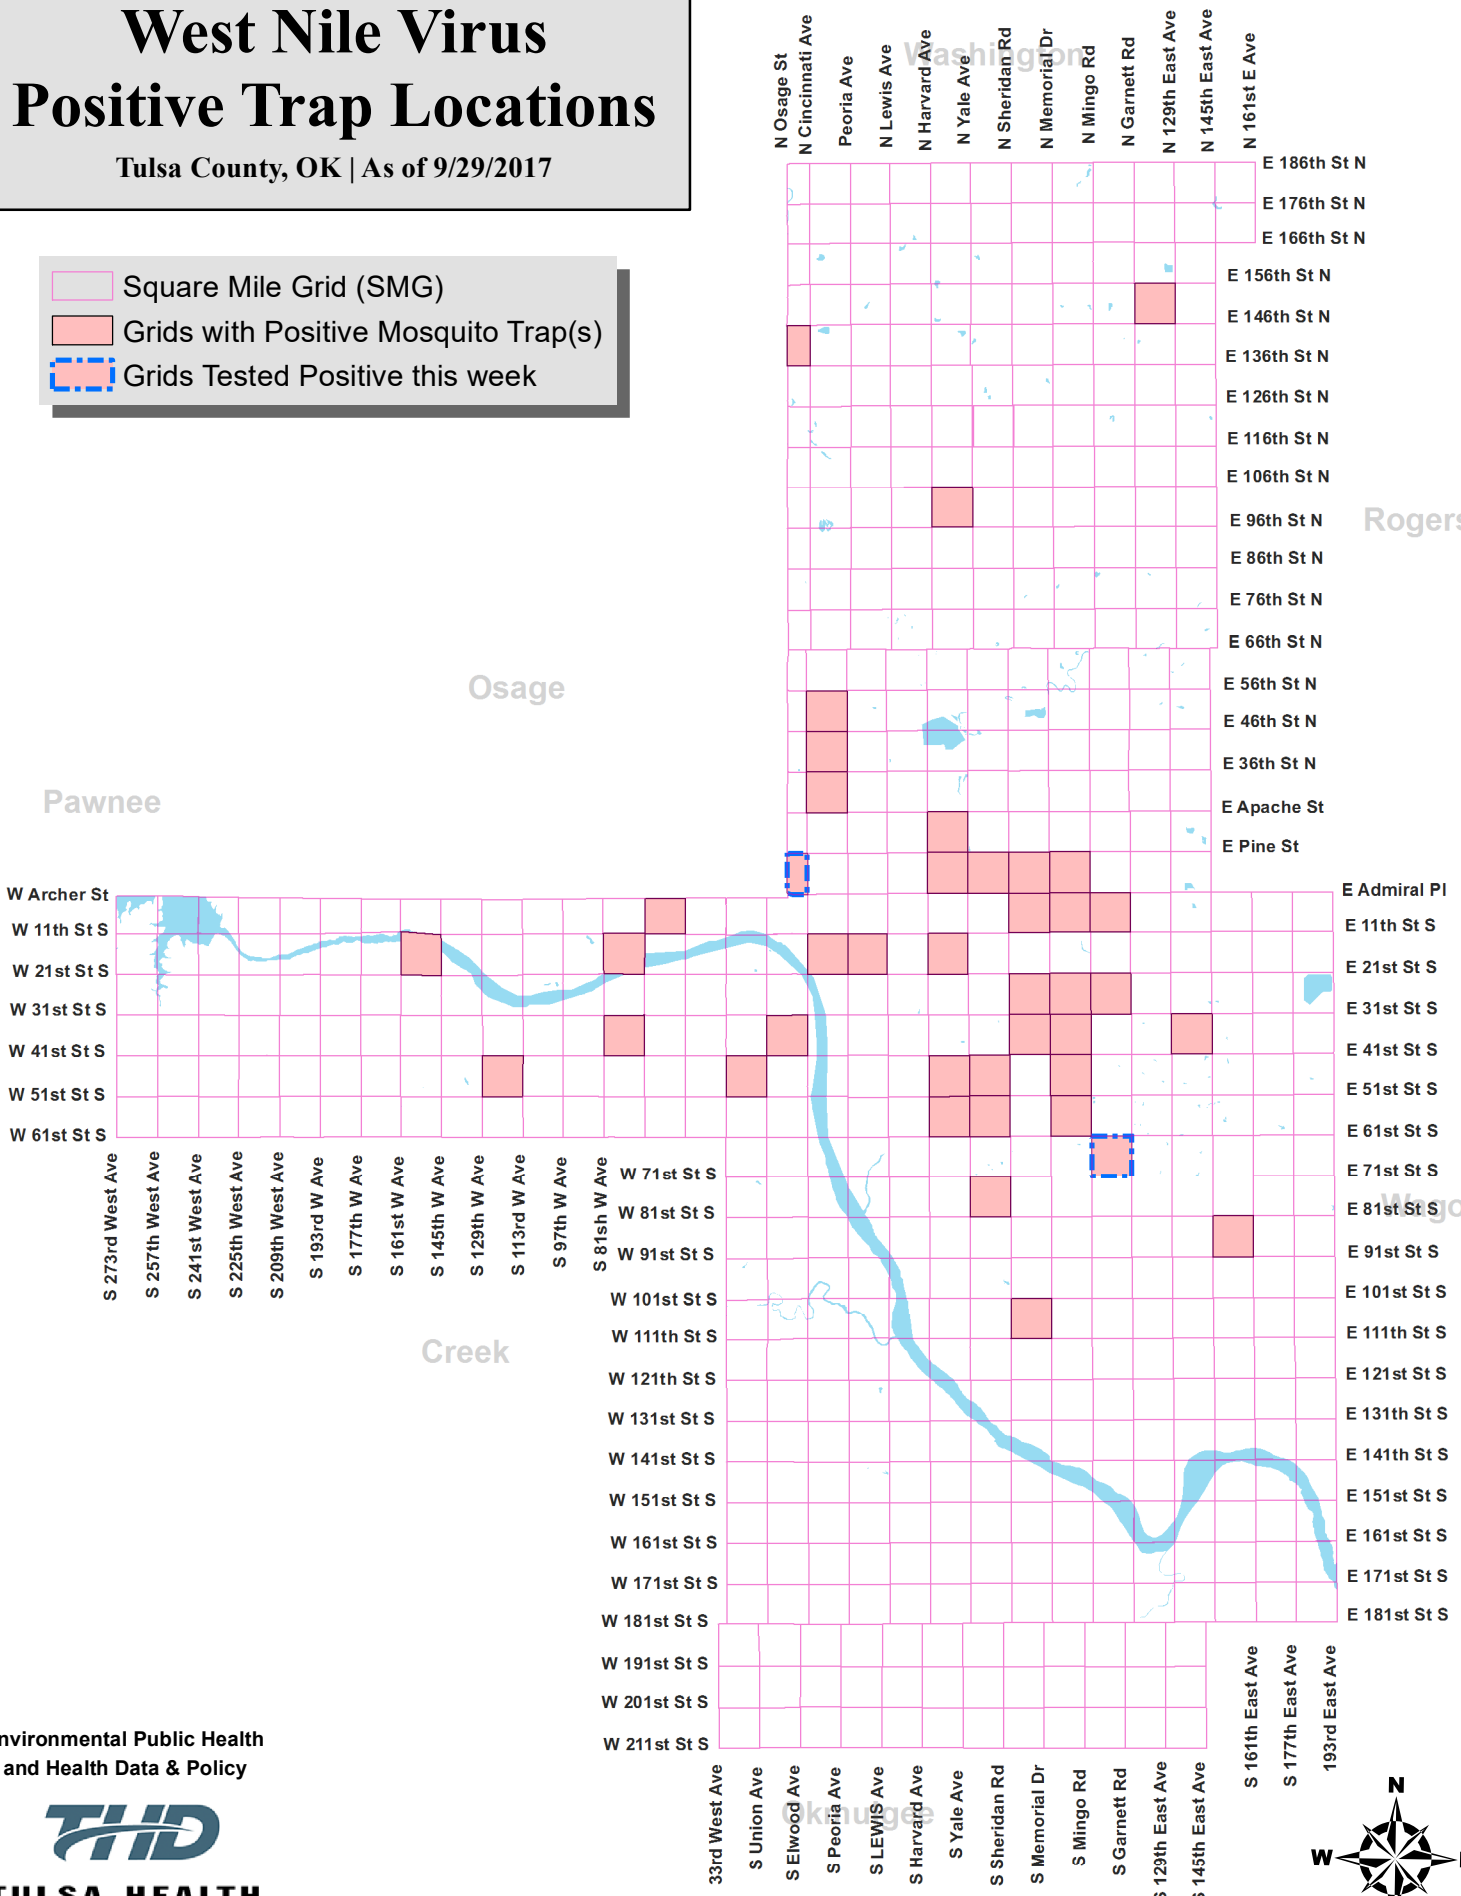

# West Nile Virus Positive Trap Locations

Tulsa County, OK | As of 9/29/2017

-  Square Mile Grid (SMG)
-  Grids with Positive Mosquito Trap(s)
-  Grids Tested Positive this week

Environmental Public Health  
and Health Data & Policy

**TULSA HEALTH**  
DEPARTMENT