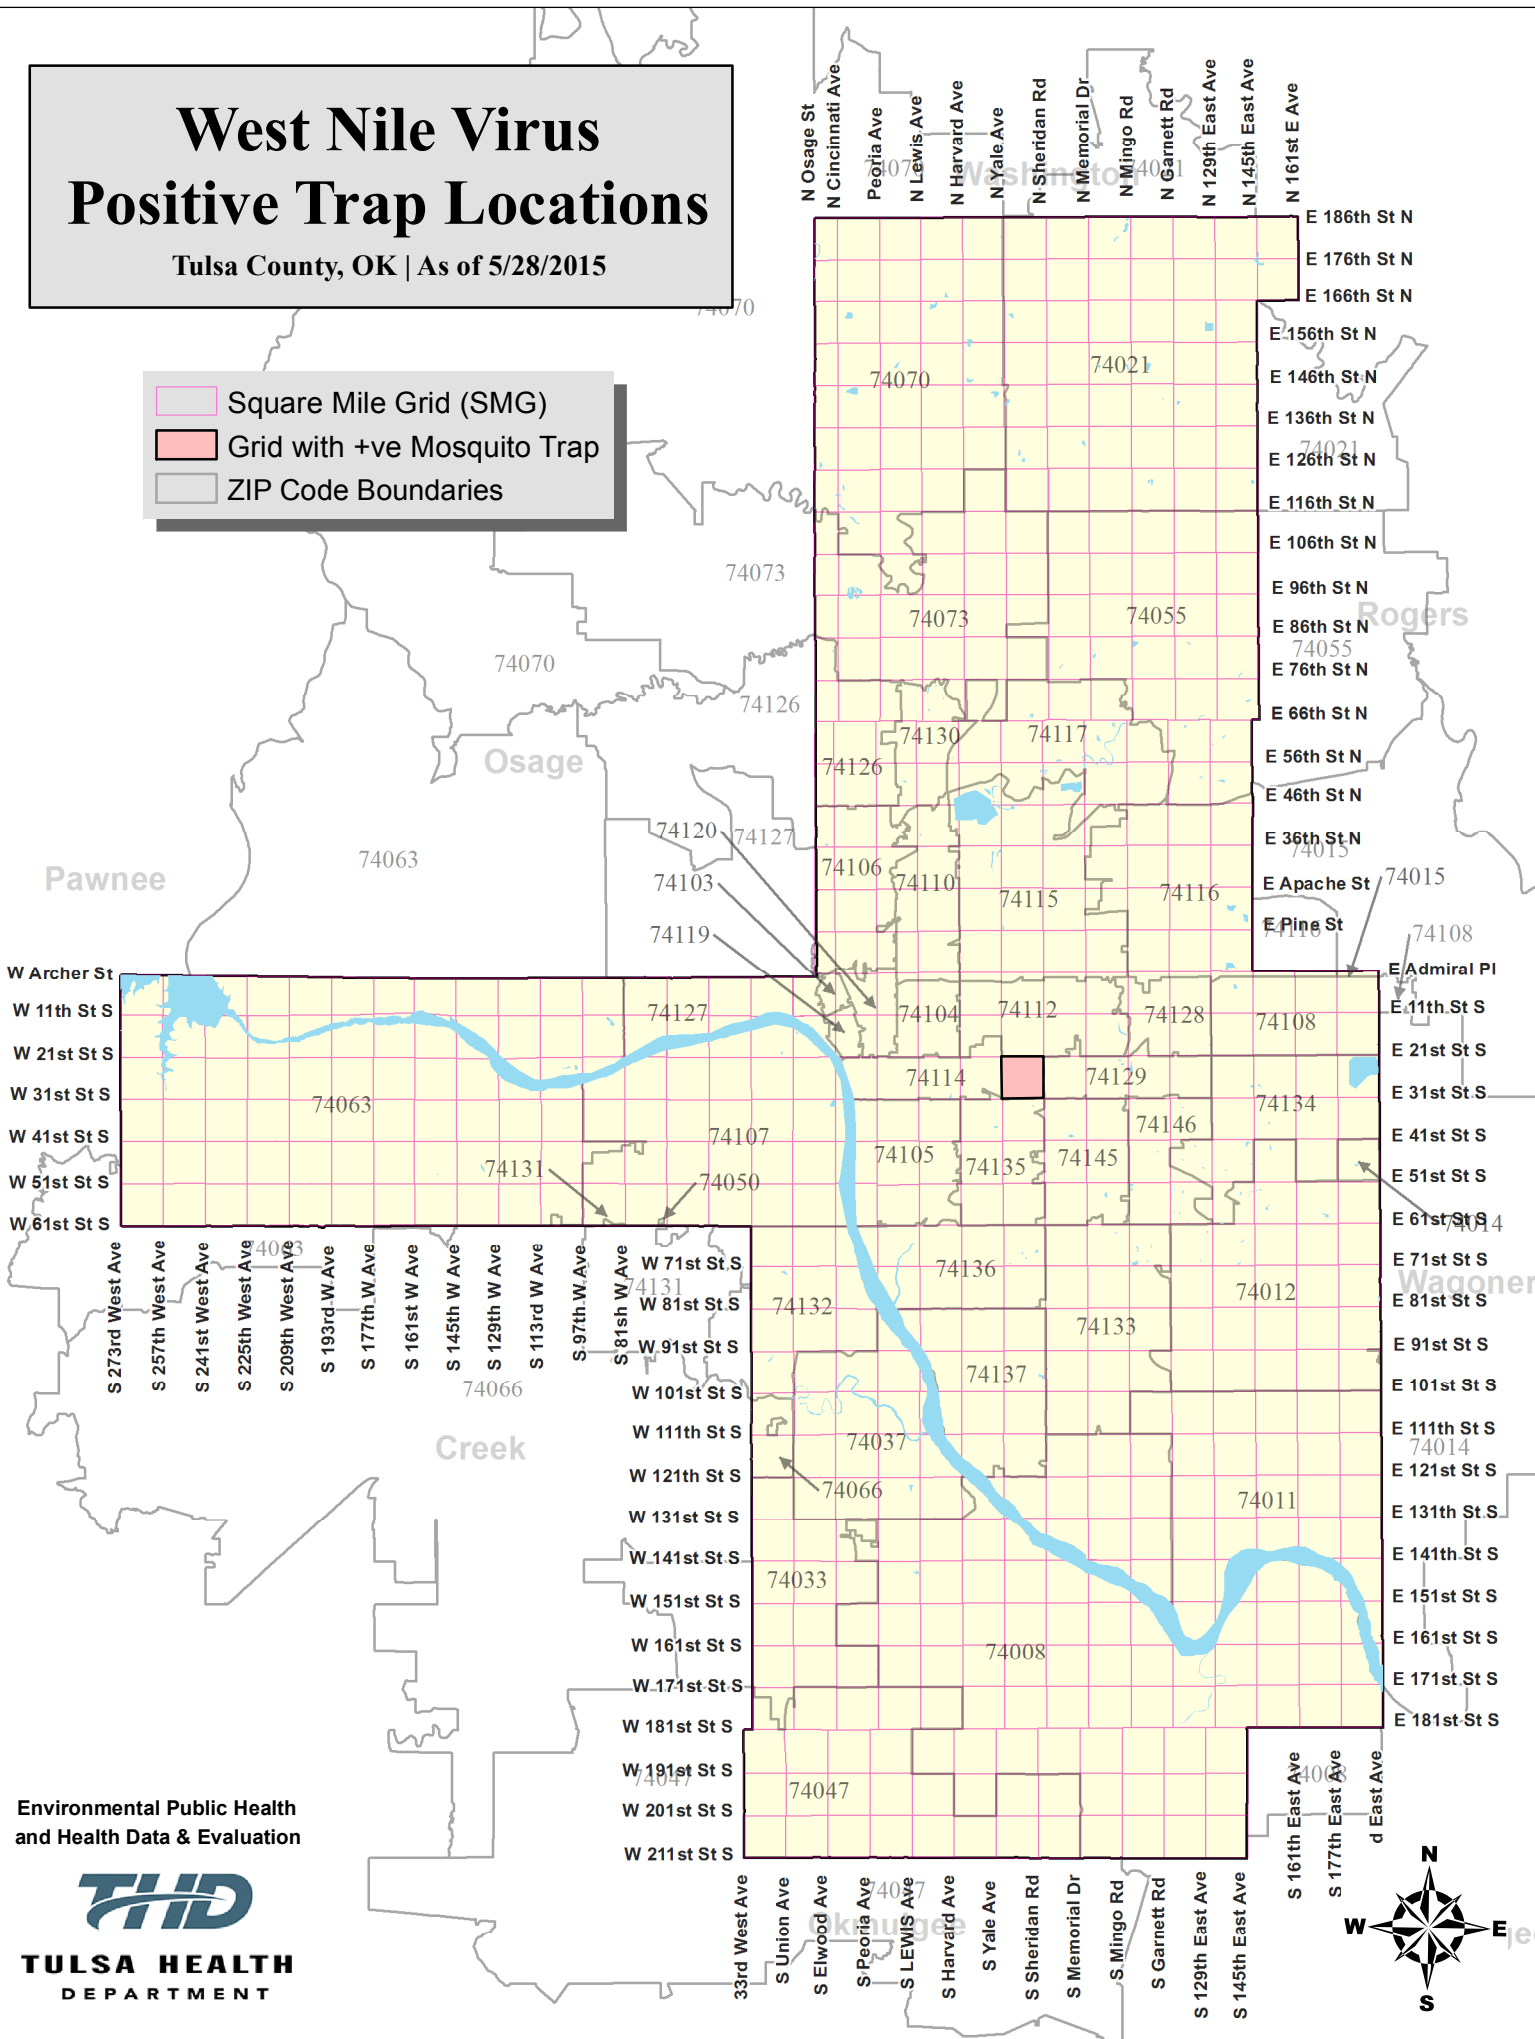

# West Nile Virus Positive Trap Locations

Tulsa County, OK | As of 5/28/2015

- Square Mile Grid (SMG)
- Grid with +ve Mosquito Trap
- ZIP Code Boundaries

Environmental Public Health  
and Health Data & Evaluation